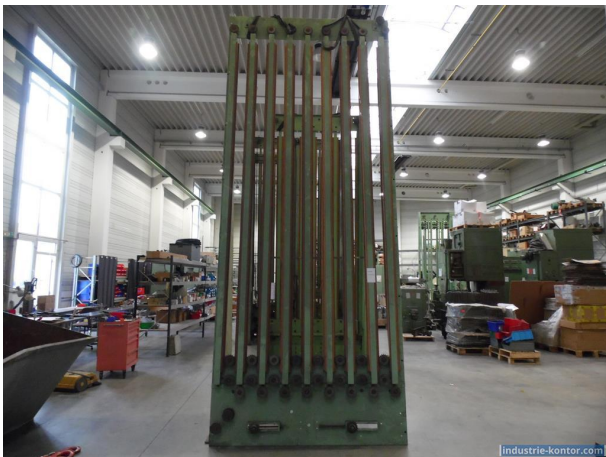

### Description

Power: kW

Operation Voltage: 380 V

Frequency: 50 Hz

Dimensions: 4100x1100x4650 mm

Weight: kg

METZGER UND BECKER ACCUMULATOR D1649M  
(ACCUMULATOR 4 )

PITCH: 19,05 mm

## Pictures