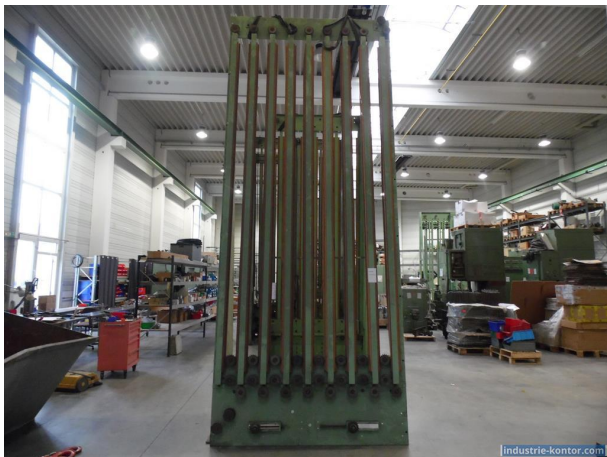

### Description

Power: kW

Operation Voltage: 380 V

Frequency: 50 Hz

Dimensions: 4100x1100x4650 mm

Weight: kg

METZGER UND BECKER ACCUMULATOR D1649M  
(ACCUMULATOR 4 )

PITCH: 19,05 mm

## Pictures