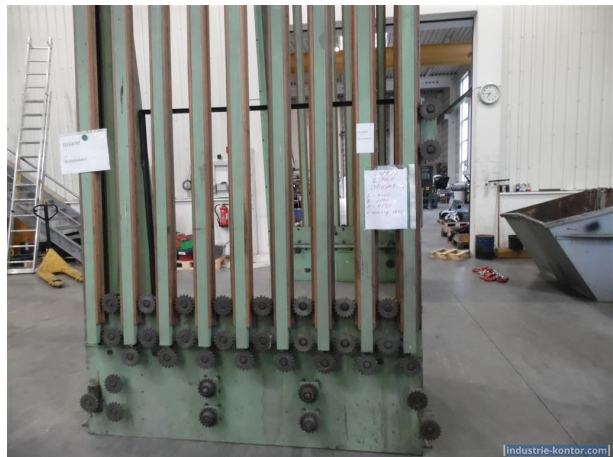

### Description

Power: kW

Operation Voltage: 380 V

Frequency: 50 Hz

Dimensions: 4100x1100x4650 mm

Weight: kg

METZGER UND BECKER ACCUMULATOR D1649M  
(ACCUMULATOR 4 )

PITCH: 19,05 mm

## Pictures